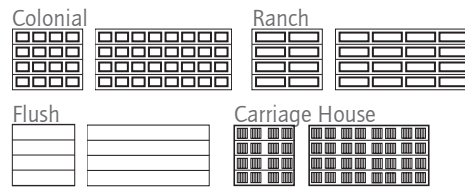

Window Options

Snap-In Inserts

Glass Options

Colors

Standard

Optional

Raynor's OptiFinish paint process allows your BuildMark door to be customized with more than 1,800 Sherwin-Williams colors.

Decorative Hardware

Handles

Fleur-de-Lis Handle

Bean Handle

Straps

Panel Options*

Heights: 6'6" through 10' in 3" increments†

Widths: 6', 8', 9', 10', 12', 15', 16', 18', 20'

*1-car doors shown in 8'7" configuration