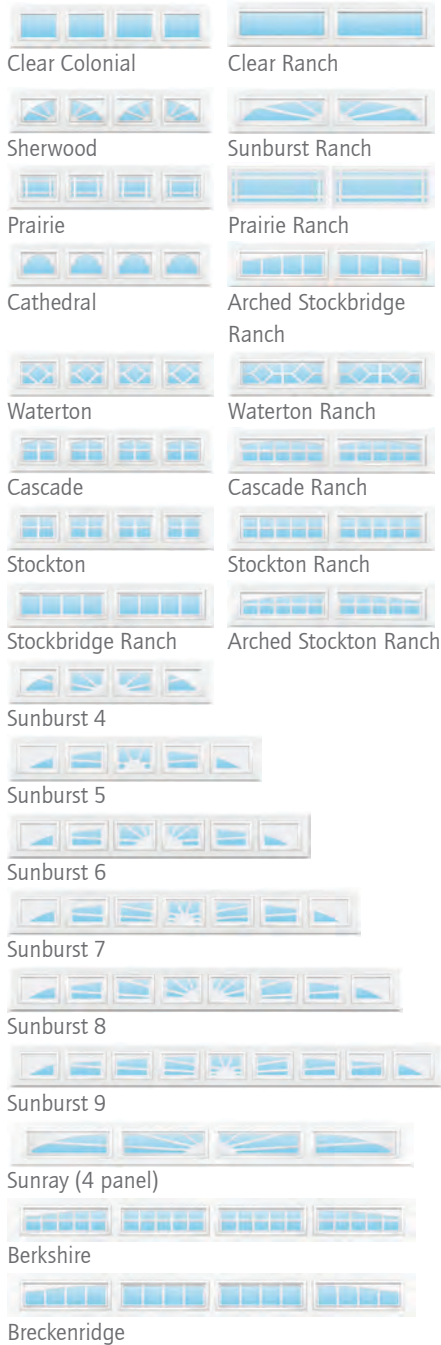

Colonial-White with Clear Colonial Windows

BuildMark®

Timeless Styling at an Affordable Price

Defined raised panel styling combines with an authentic woodgrain texture to give your garage door curb appeal with BuildMark garage doors. The clean lines of colonial, ranch or flush panels add charm in an economically priced pan or insulated door. Or choose the carriage house option for a distinctive look.

Section Joints

Strong, roll-formed tongue-and-groove meeting rails seal out wind, rain, and snow, keeping your garage dry and secure.

Authentic Woodgrain

Authentic woodgrain texture on the door's exterior adds visual appeal.

Window Options

Snap-In Inserts

Glass Options

Colors

Standard

Optional

Raynor's OptiFinish paint process allows your BuildMark door to be customized with more than 1,800 Sherwin-Williams colors.

Decorative Hardware

Handles

Fleur-de-Lis Handle

Bean Handle

Straps

Panel Options*

Heights: 6'6" through 10' in 3" increments†

Widths: 6', 8', 9', 10', 12', 15', 16', 18', 20'

*1-car doors shown in 8'7" configuration